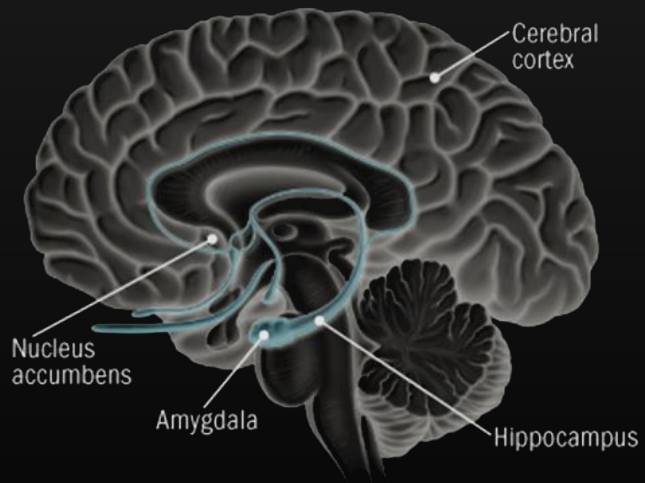

future
position |

60°40'17" North
17°06'29" East

Brain's Reward Center

Fogg Behavior Model

BehaviorModel.org

B:MAP

at the same moment

©2007 BJ Fogg
Contact BJ Fogg for permissions