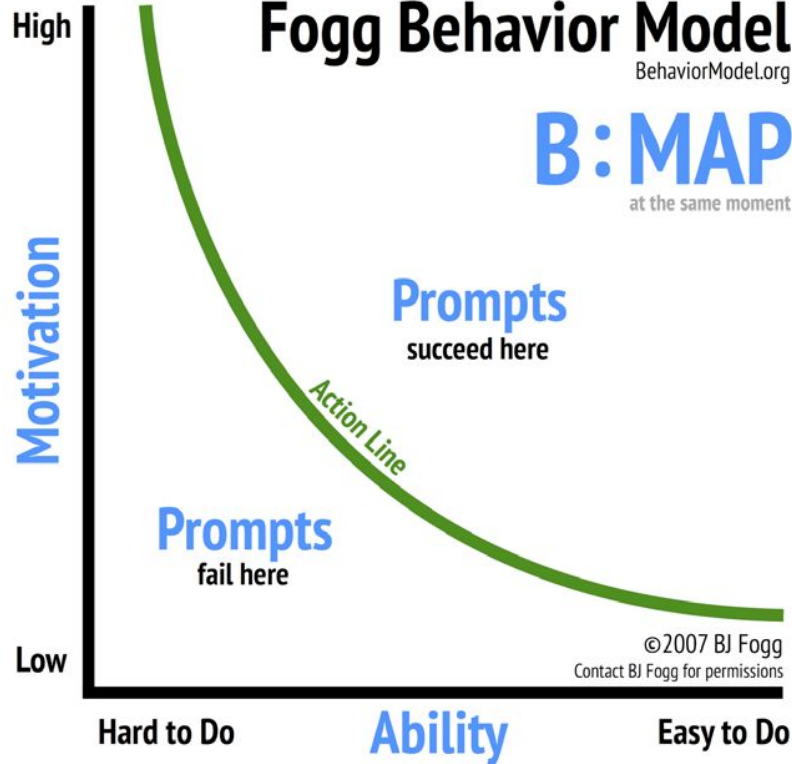

future
position |

60°40'17" North
17°06'29" East

Brain's Reward Center

Fogg Behavior Model

BehaviorModel.org

B:MAP

at the same moment

©2007 BJ Fogg
Contact BJ Fogg for permissions